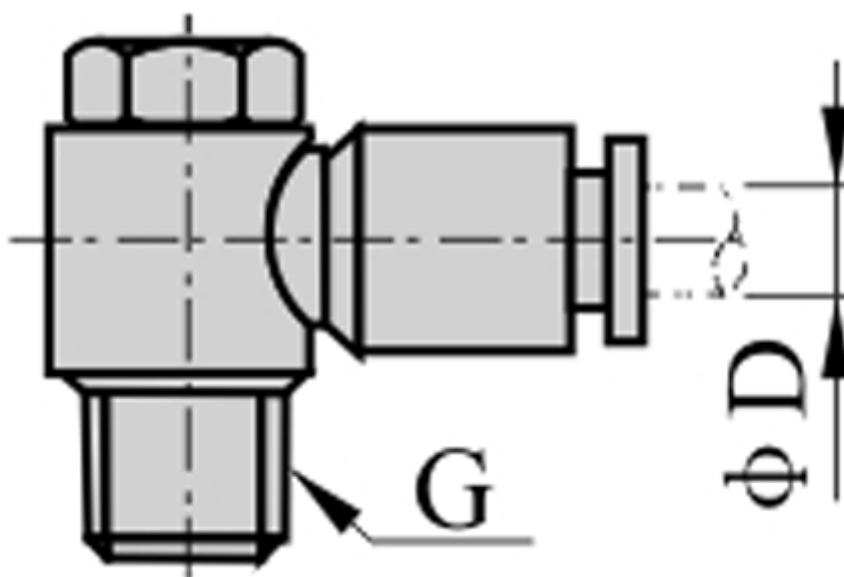

Data Sheet

Article number: 58EPH6M5

Description: Fitting EPH6M5 Banjo connector
Male thread M5, tube diameter 6

Measures

D = 6
Thread = M5